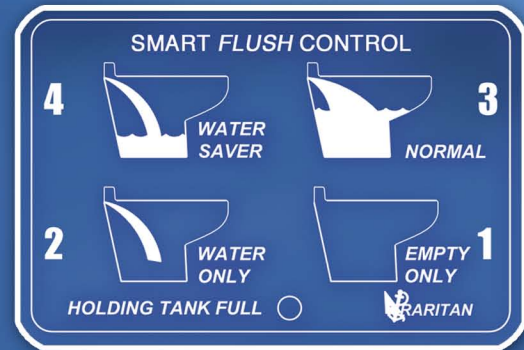

### The Raritan Smart Flush Control offers:

- Fully programmable, easy to use control
- Attractive wall mount design
- Flush using no water, little water, or timed flush
- Optional Lock out feature when tank is full

### SeaFresh – raw water pump and pressurized fresh water

12 volt 220HS012,
24 volt 220HS024

BOWL TYPE	A	B	C	D	E	F	G
ME ANGLED BACK	18 3/8 (467)	12 1/4 (311)	14 (355)	12 (305)	14 (355)	8 1/2 (216)	2 1/8 (54)
ME STRAIGHT BACK	18 3/8 (467)	12 1/4 (311)	14 (355)	12 (305)	14 (355)	8 1/2 (216)	NA
ME - TALL ANGLED BACK	18 3/8 (467)	12 1/4 (311)	17 (432)	15 (380)	14 (355)	8 1/2 (216)	2 1/8 (54)
ME - TALL STRAIGHT BACK	18 3/8 (467)	12 1/4 (311)	17 (432)	15 (380)	14 (355)	8 1/2 (216)	NA

## Smart Flush Control

Now available with:

## SEAFRESH

All NEW control system that allows the user to easily switch between fresh or raw water.

The Raritan Smart Flush Control is a fully programmable flush control. The control allows users to flush the toilet with no water, a small amount of water or a fully timed flush. The timed flush feature can be adjusted on the panel without having to remove any components.