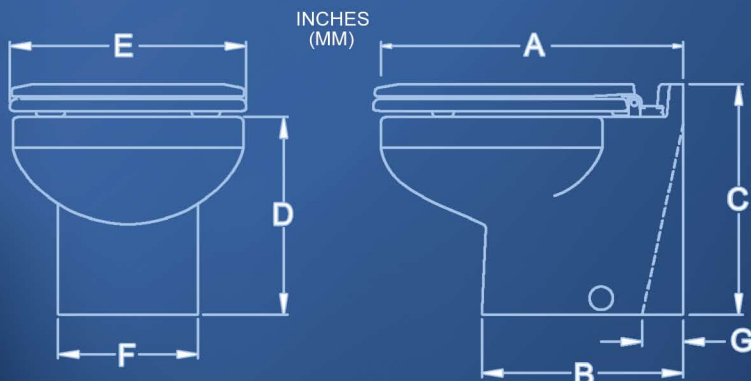

Marine Elegance™

The most advanced toilet in it's class
Featuring NEW

Vortex-Vac flush technology.

The Marine Elegance toilet features:

- Quiet operation
- Unmatched rinsing capabilities
- Low water consumption
- Built in shredder reduces clogs
- Built in loop design eliminates odors
- Can pump 10ft vertically, or 100ft horizontally

Our Full size vitreous china bowl offers:

- One piece construction
- Full size toilet seat
- Compact installation
- Unique mounting system allows for ease of cleaning
- Reduced weight while adding additional support where needed

The Raritan Smart Flush Control offers:

- Fully programmable, easy to use control
- Attractive wall mount design
- Flush using no water, little water, or timed flush
- Optional Lock out feature when tank is full

Models:

Pressurized fresh water	Remote intake pump raw water
12 volt 220HF012,	12 volt 220HR012,
24 volt 220HF024	24 volt 220HR024

SeaFresh – raw water pump and pressurized fresh water

12 volt 220HS012,
24 volt 220HS024

BOWL TYPE	A	B	C	D	E	F	G
ME ANGLED BACK	18 3/8 (467)	12 1/4 (311)	14 (355)	12 (305)	14 (355)	8 1/2 (216)	2 1/8 (54)
ME STRAIGHT BACK	18 3/8 (467)	12 1/4 (311)	14 (355)	12 (305)	14 (355)	8 1/2 (216)	NA
ME - TALL ANGLED BACK	18 3/8 (467)	12 1/4 (311)	17 (432)	15 (380)	14 (355)	8 1/2 (216)	2 1/8 (54)
ME - TALL STRAIGHT BACK	18 3/8 (467)	12 1/4 (311)	17 (432)	15 (380)	14 (355)	8 1/2 (216)	NA

Smart Flush Control

Now available with: